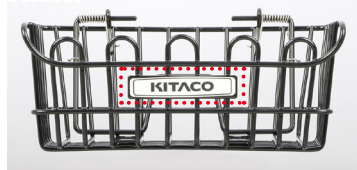

K · TOUR

**RETRO FRONT BASKET WITH CUTE CURVE DESIGN!
LOW SIZE NEWLY RELEASED!**

LOW SIZED FRONT BASKET FOR
CROSS CUB 50 (AA06)/CROSS CUB 110 (JA45/JA60)

RECOMMENDED FOR MONKEY 125, DAX 125, & VEHICLE WITH FRONT CARRIER!

FRONT BASKET (LOW SIZE)

Optional parts for front carrier!
Holds small items such as rainwear, spring-loaded holding bar prevents luggages popping out.

FRONT

..... plate size : 110mm×24mm
Honda genuine sticker (87509-187-000)
attachable.

SIDE

Thicker wire, increase strength.
space spring-loaded holding bar can hold luggages.

NOTES

- K · TOUR ● UNIVERSAL ● LOW SIZE ● STEEL ● RESIN COATING
- BASKET SIZE UPPER : 322mm×205mm BOTTOM : 286mm×146mm
- HEIGHT : 128mm ● WEIGHT : 1.3kg (INCL.BRACKET)
- SPRING-LOADED LUGGAGE HOLDING BAR BUILT-IN
- INSTALLING BOLT (LONG/SHORT 4 PEACIES EACH) , NUT, WASHER, BRACKET INCL.