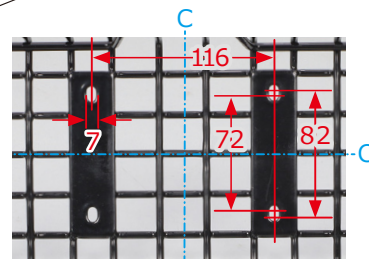

COLOR	CODE	PRICE	JAN CODE
BLACK	80-688-90150	¥ 5,400	4 99 08 52 4 1296 14

※Do not overload inside the basket.
※Tighten luggage inside with string or luggage holding bar.

● SIZE : mm External dimensions (Internal)
※approximate numbers

FRONT BASKET (80-688-90050) COMPARISON
Designed to also fit CROSS CUB 50 (AA06)/CROSS CUB 110 (JA45/JA60), front basket newly released.

NEW LOW SIZE

STANDARD (SEE RIGHT)

**USAGE EXAMPLE :
Rainwear (upper · bottom)**

MOUNTING PLATE SIZE SIZE : mm

K · TOUR BRAND

FRONT BASKET (STANDARD)

● BLACK
CODE : 80-688-90050
PRICE : ¥ 5,400

RELEASED IN JUL. 2022

BASKET SIZE UPPER : 336mm×240mm BOTTOM : 286mm×146mm HEIGHT : 200mm

● WHITE
CODE : 80-688-90080
PRICE : ¥ 5,400