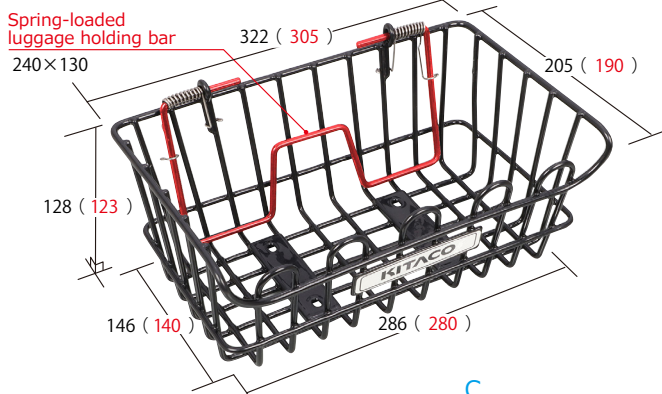

FRONT BASKET (LOW SIZE)

Optional parts for front carrier!
Holds small items such as rainwear, spring-loaded holding bar prevents luggages popping out.

FRONT

..... plate size : 110mm×24mm
Honda genuine sticker (87509-187-000)
attachable.

SIDE

Thicker wire, increase strength.
space spring-loaded holding bar can hold luggages.

NOTES

- K · TOUR ● UNIVERSAL ● LOW SIZE ● STEEL ● RESIN COATING
- BASKET SIZE UPPER : 322mm×205mm BOTTOM : 286mm×146mm
- HEIGHT : 128mm ● WEIGHT : 1.3kg (INCL.BRACKET)
- SPRING-LOADED LUGGAGE HOLDING BAR BUILT-IN
- INSTALLING BOLT (LONG/SHORT 4 PEACIES EACH) , NUT, WASHER, BRACKET INCL.

COLOR	CODE	PRICE	JAN CODE
BLACK	80-688-90150	¥ 5,400	4 99 08 52 4 1296 14

※Do not overload inside the basket.
※Tighten luggage inside with string or luggage holding bar.

● SIZE : mm External dimensions (Internal)
※approximate numbers